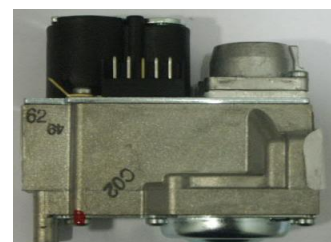

VALVULA CONTROLE GÁS HONEYWELL - VK4105C 1009U

Adaptável: FOINOX 11017
RATIONAL 30390241
MORETTI (PIZZA)

Ref. 00100341051009

VALVULA CONTROL GÁS HONEYWELL - VR4605C 1144B

Ref. 0010346051144

VALVULA CONTROL GAS HONEYWELL - VR4605AA 1037B